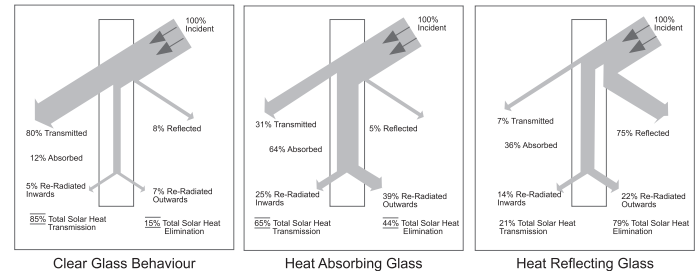

With ever-rising energy costs and impending government legislation, sealed insulated glass units are becoming more and more essential to any building. By trapping a layer of dry air between two glass panels, thermal resistance is naturally increased and heating and cooling costs reduced.

Condensation Eliminated

The tremendous insulating properties of dehydrated air in the SIGUs ensure the inner pane is at virtually the same temperature as the room, thus largely eliminating condensation.

Reduced Noise Levels

Generally, SIGUs offer approximately 20-30% improvement in sound control over a single glazed window, dependant on glass selection.

How glass can provide solar control

Solar control can be achieved in a number of ways, including body-tinted glass, coated glass, laminated glass with tinted inter-layers and insulating glass units (IGUs).